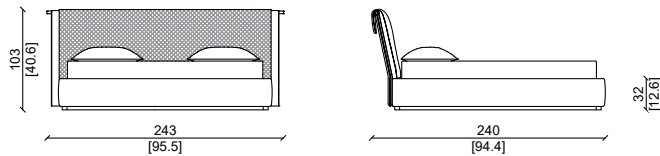

PRODUCT TECHNICAL SHEET:

Main structure : metal with solid wood inserts.
Padding of sitting cushions : Hand braid cushion 20x20mm , natural , sterilized goose feathers , polyurethane foam with different density to ensure the maximum comfort.

CON TRECCIA - WITH BRAID

LETTO SUPER KING SIZE / SUPER KING SIZE BED MATTRESS 200 CM

LETTO KING SIZE / KING SIZE BED

MATTRESS 180 CM

SENZA TRECCIA - WITHOUT BRAID

LETTO SUPER KING SIZE / SUPER KING SIZE BED MATTRESS 200X200 CM

LETTO KING SIZE / KING SIZE BED

MATTRESS 180X200 CM

LETTO QUEEN SIZE / QUEEN SIZE BED

MATTRESS 160 CM

LETTO QUEEN SIZE / QUEEN SIZE BED

MATTRESS 160X200 CM

Struttura in plume cemento, cuscino con treccia 20x20mm in grasse cemento.
Plume cemento structure, cuscino 20x20mm grasse cemento leather.