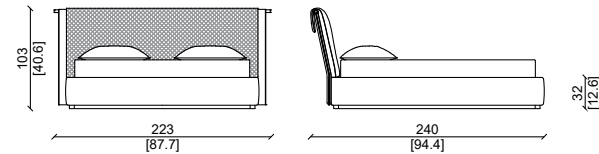

PRODUCT TECHNICAL SHEET:

Main structure : metal with solid wood inserts.
Padding of sitting cushions : Hand braid cushion 20x20mm , natural , sterilized goose feathers , polyurethane foam with different density to ensure the maximum comfort.

CON TRECCIA - WITH BRAID

LETTO SUPER KING SIZE / SUPER KING SIZE BED MATTRESS 200 CM

LETTO KING SIZE / KING SIZE BED

MATTRESS 180 CM

SENZA TRECCIA - WITHOUT BRAID

LETTO SUPER KING SIZE / SUPER KING SIZE BED MATTRESS 200X200 CM

LETTO KING SIZE / KING SIZE BED

MATTRESS 180X200 CM

LETTO QUEEN SIZE / QUEEN SIZE BED

MATTRESS 160 CM

LETTO QUEEN SIZE / QUEEN SIZE BED

MATTRESS 160X200 CM

Struttura in plume cemento, cuscino con treccia 20x20mm in grasse cemento.
Plume cemento structure, cuscino 20x20mm grasse cemento leather.