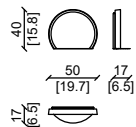

SPECCHIERE / MIRRORS

Noce Americano e pelle cuoio malva.
American walnut and malva cuoio leather.