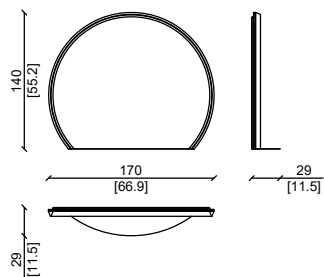

PRODUCT TECHNICAL SHEET:

Polished edge mirror with lower metal tray covered in leather available in the various exclusive categories of Ulivi Salotti
On request led around the frame.

SPECCHIERE / MIRRORS