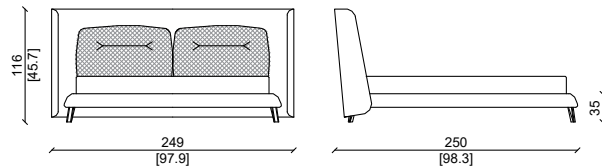

LETTO CALIFORNIA SIZE / CALIFORNIA SIZE BED

SLATTED BASE 183X213 CM