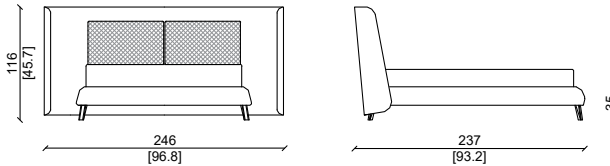

LETTO KING SIZE / KING SIZE BED

SLATTED BASE 180X200 CM